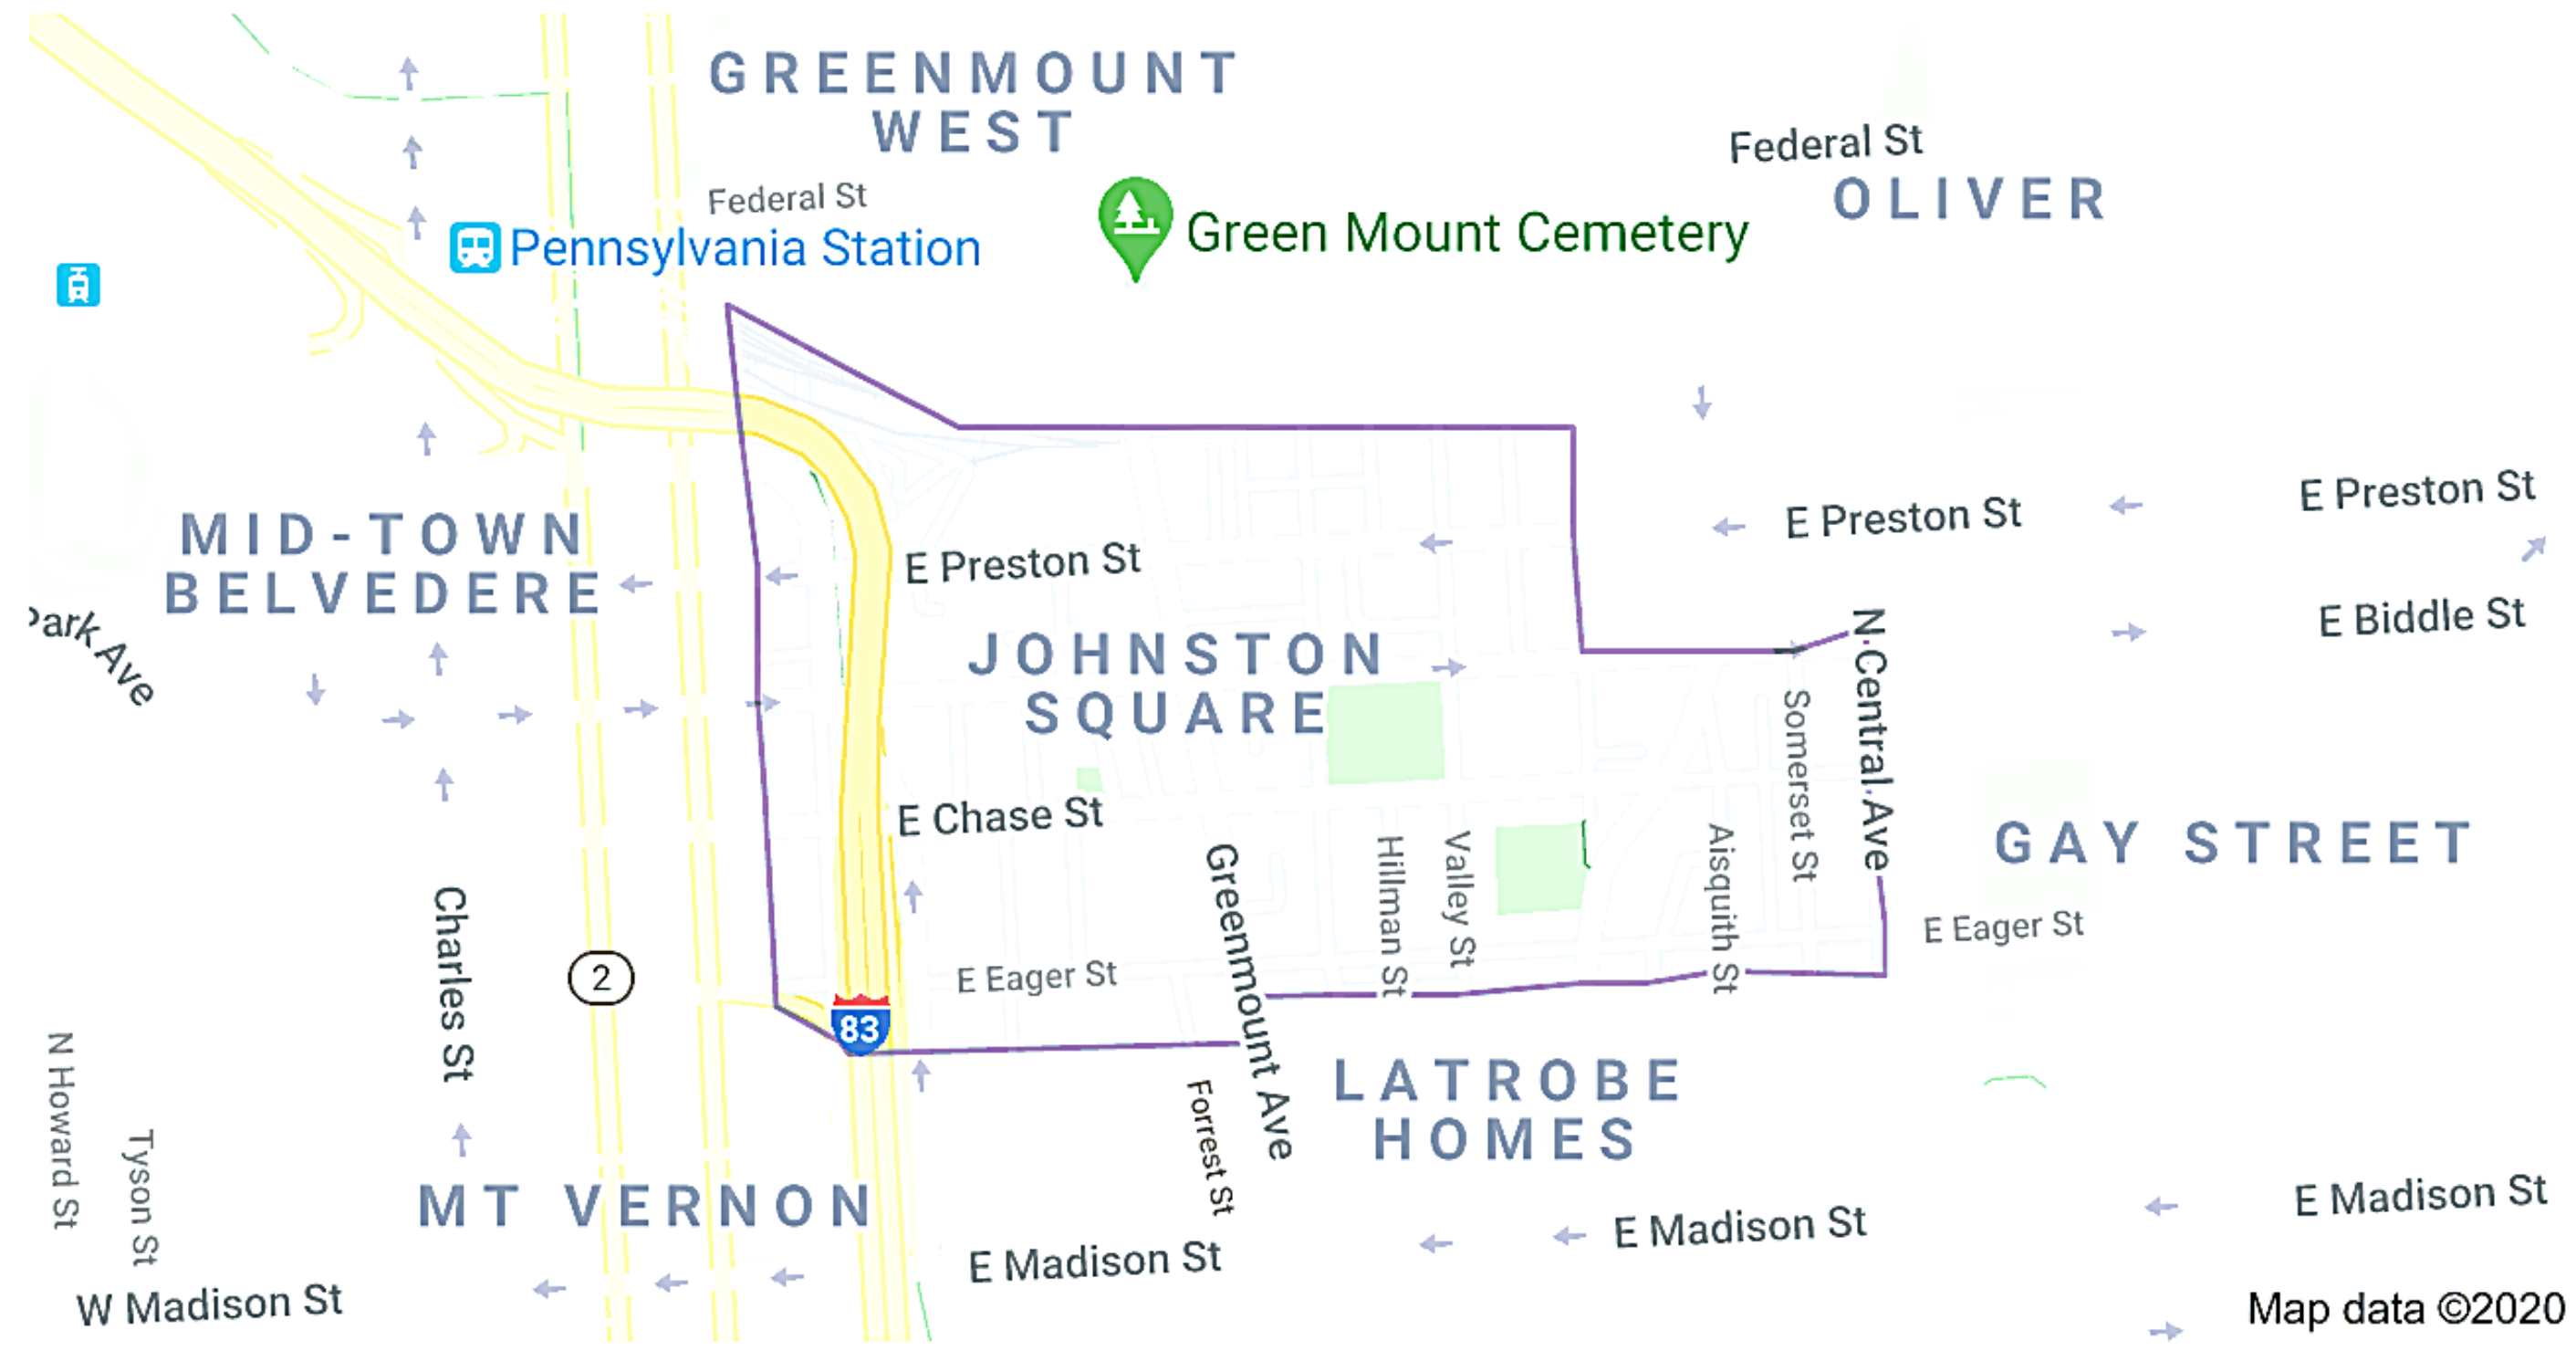

Investing in Baltimore's Creative Economy & Neighborhood Revitalization

ROBERT W.

DEUTSCH

FOUNDATION

Jane Brown, President
Jessica Solomon, Vice President
Neil Didriksen, Chief Operating Officer

The background is a vibrant, abstract composition of various geometric shapes, including circles, triangles, and rectangles, in a wide array of colors such as red, orange, yellow, green, blue, purple, and black. The shapes are layered and overlapping, creating a sense of depth and movement. A dark blue, semi-transparent rectangular box is centered over the image, serving as a backdrop for the text.

A healthy city requires a vibrant creative economy.

ROBERT W.
DEUTSCH
FOUNDATION

RUBYS
ARTIST GRANTS

2020 BALTIMORE ARTIST RETREAT

ROBERT W.
DEUTSCH
FOUNDATION

Johnston Square
 Baltimore, MD 21202

Map data ©2020